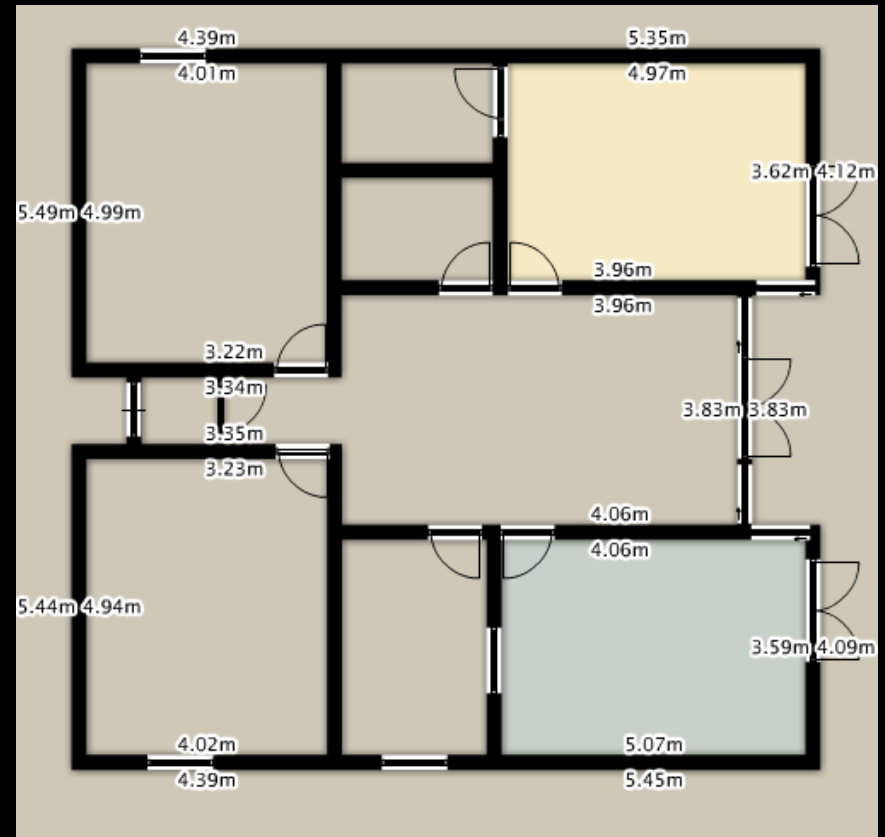

**MILITARY TECH.
INNOVATION**

El Gouna

EcoResidence™

Thermal Passive Ecological Houses

**MILITARY TECH.
INNOVATION**

Robert C.G. Disney & Partners LLC

2800 Placida Road, Suite 113, Englewood, FL 34224-3500, USA

eco.residence@globalsigma.com